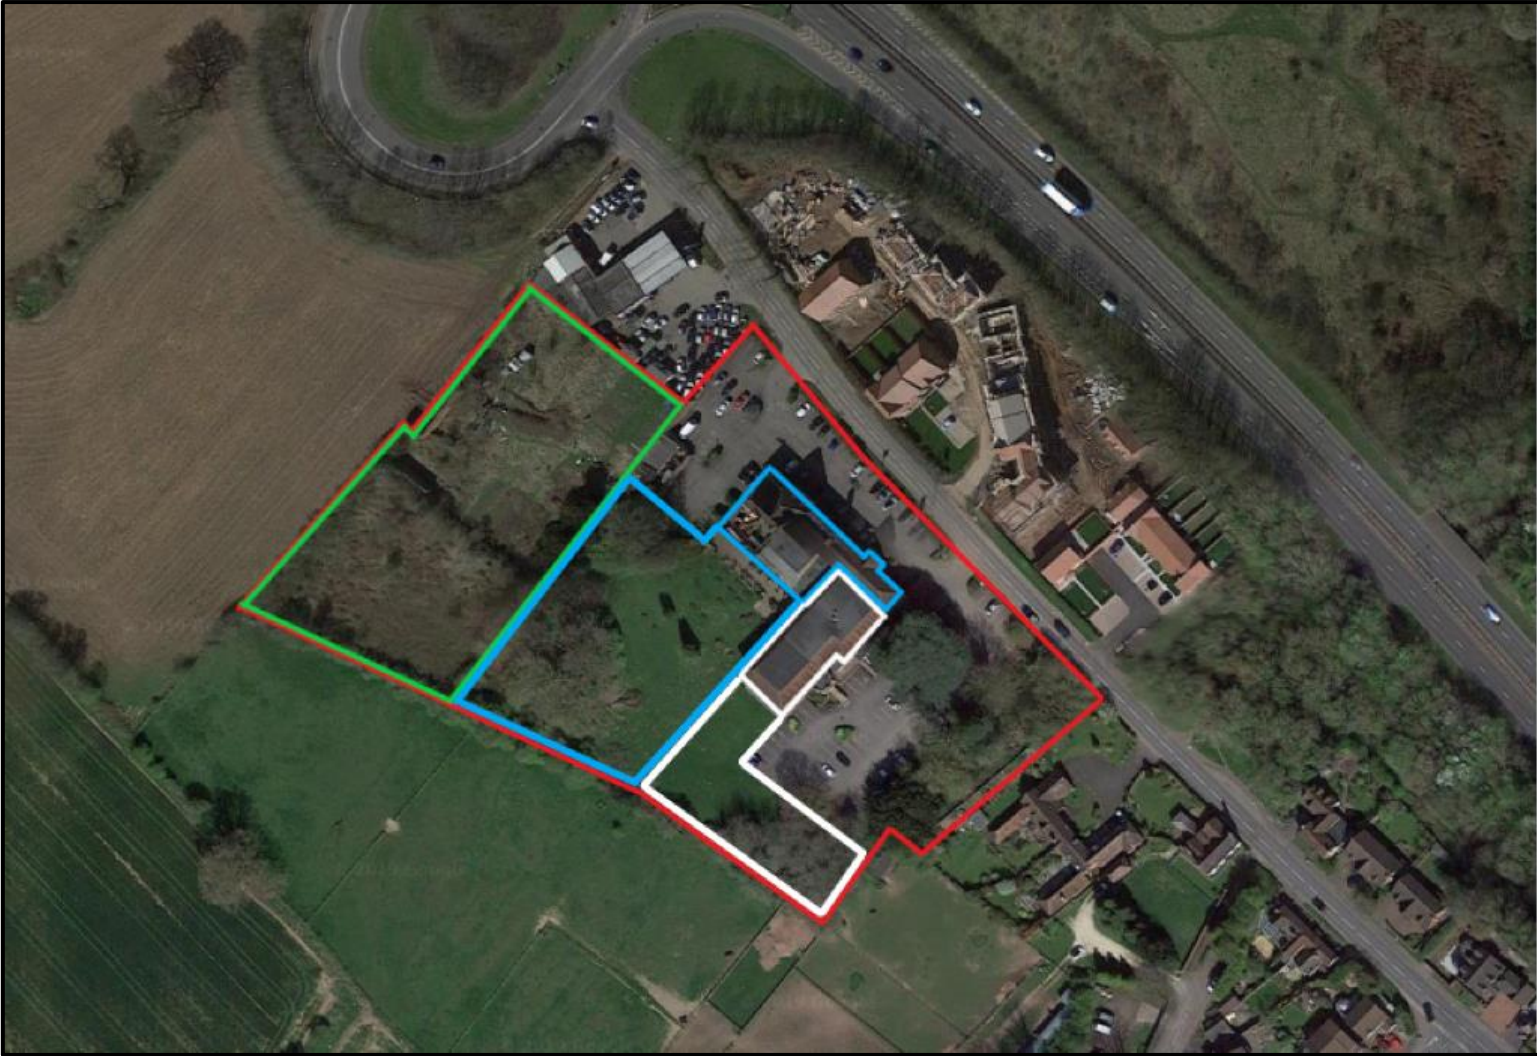

Indicative Site Plan: The Foxlydiate, Birchfield Road, Redditch

- Key**
- Red Line – Site Boundary
 - Green Line – Overgrown Area
 - Blue Line – The Foxlydiate (Restaurant)
 - White line – Premier Inn (Hotel)